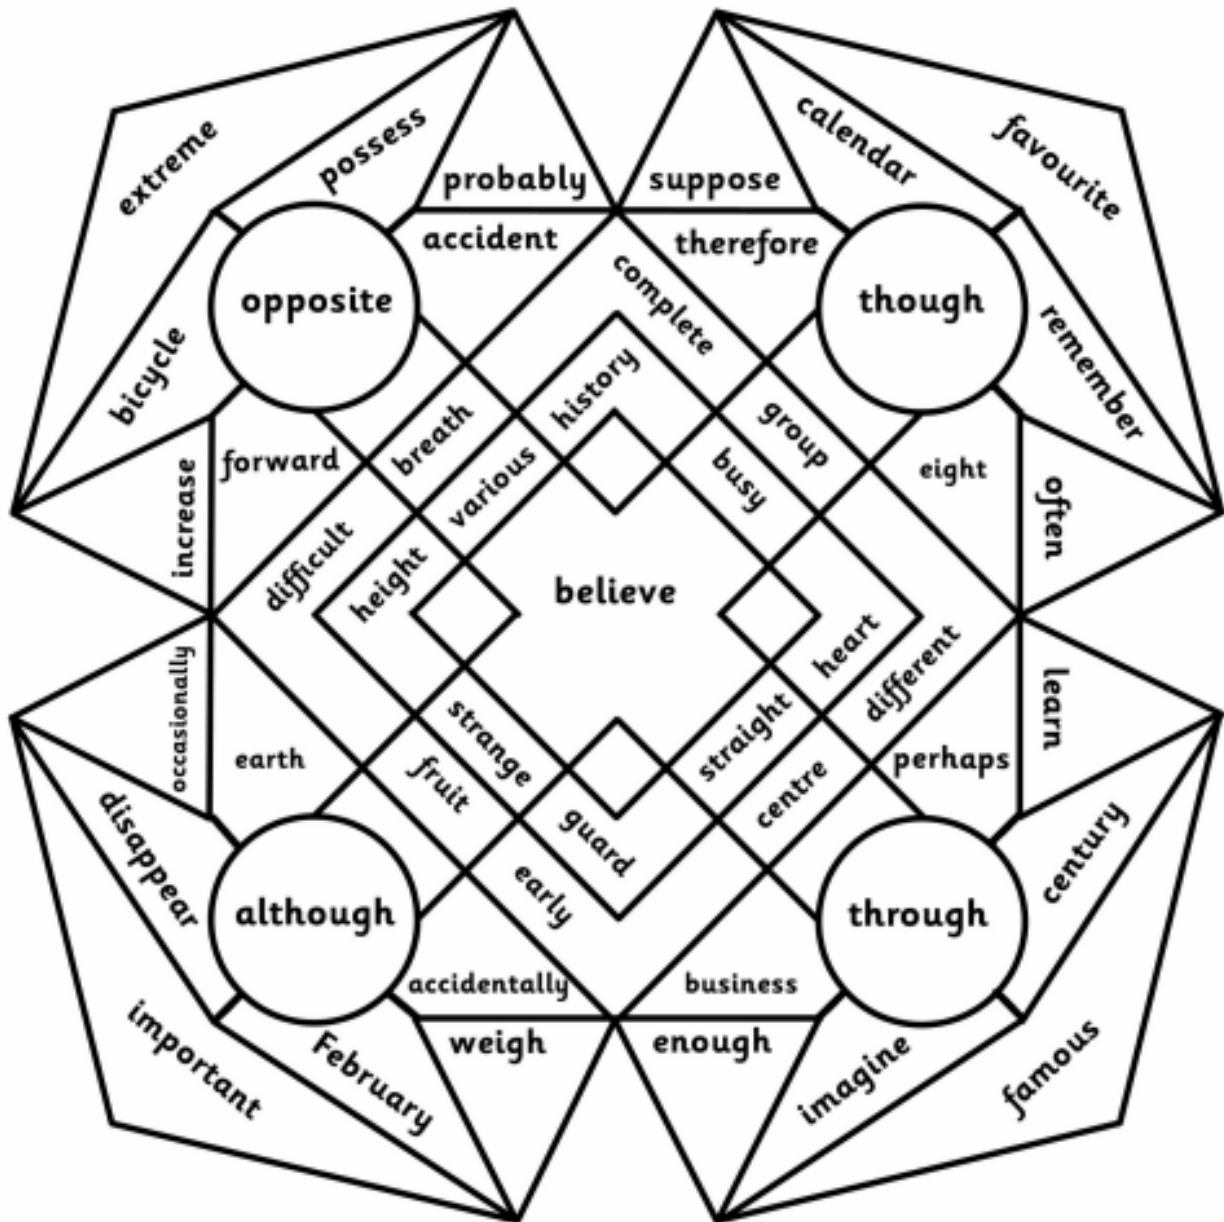

Colour by word class.

Use the key below to colour in the design in the right colours.

Verbs = yellow

Nouns = blue

Adjectives = purple

Adverbs = green

Conjunctions = red

Prepositions = orange